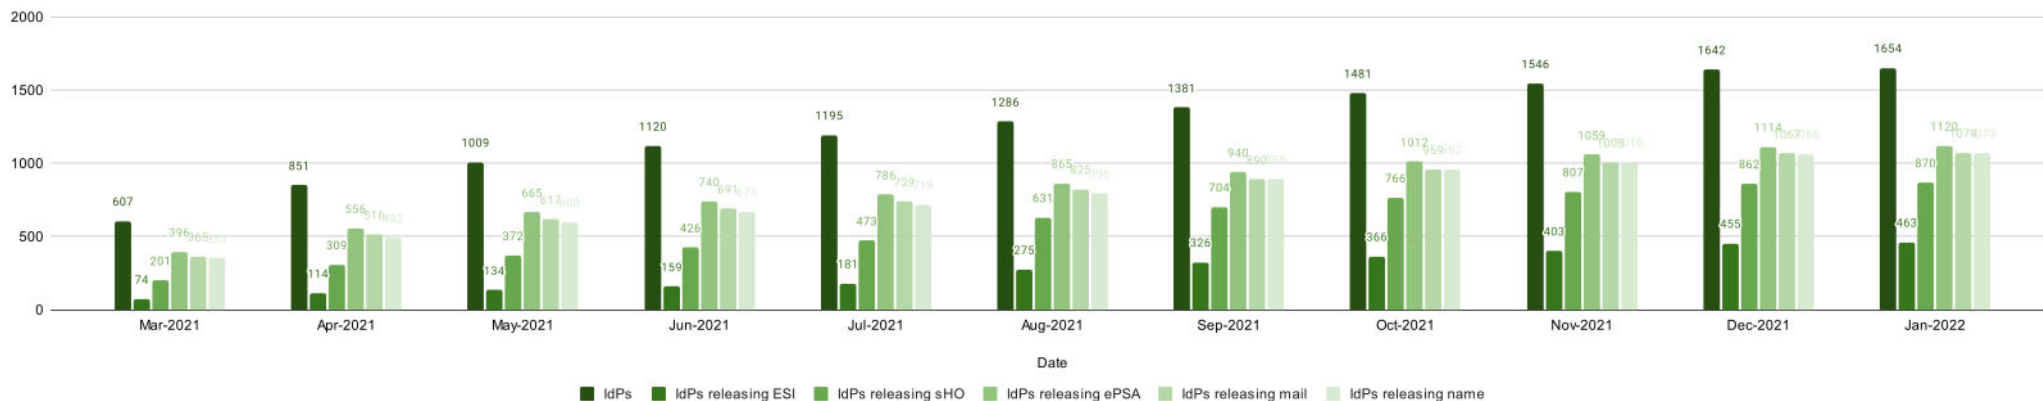

Idp Attribute Release Readiness

Skapad av Christos Kanellopoulos, senast ändrad den jan 09, 2022

entity_id	registration_authority	contact	attr:name	attr:mail	attr:eduPersonScopedAffiliation	attr:schacHomeOrganization	attr:schacPersonalUniqueCode	last_seen
<input type="text" value="Select entity_id"/>	<input type="text" value="http://www.swa"/>	<input type="text" value="Select contact"/>	<input type="text" value="Select"/>	<input type="text" value="Select"/>	<input type="text" value="Select attr:eduPersonSco"/>	<input type="text" value="Select attr:schacHome"/>	<input type="text" value="Select attr:schacPersona"/>	<input type="text" value="Sel"/>
https://saml.sys.kth.se/idp/shibboleth	http://www.swamid.se/	it-support@kth.se	OK	OK	OK	OK	OK	2022-08-15
https://idp.hj.se/idp/shibboleth	http://www.swamid.se/	swamid@ju.se	OK	OK	OK	OK	OK	2022-04-03
https://idp-shib.slu.se/idp	http://www.swamid.se/	support@slu.se	OK	OK	OK	OK	OK	2022-08-15
http://fs.liu.se/adfs/services/trust	http://www.swamid.se/	helpdesk@liu.se	OK	OK	OK	OK	OK	2022-08-10
https://idp.hb.se/idp/shibboleth	http://www.swamid.se/	it@hb.se	OK	OK	OK	OK	OK	2022-08-16
https://weblogin.kau.se/idp/shibboleth	http://www.swamid.se/	2525@kau.se	OK	OK	OK	OK	OK	2022-08-16
https://login.du.se/idp/shibboleth	http://www.swamid.se/	support@du.se	OK	OK	OK	OK	OK	2022-08-08
https://idp.it.su.se/idp/shibboleth	http://www.swamid.se/	helpdesk@su.se	OK	OK	OK	OK	OK	2022-08-16
https://idp3.it.gu.se/idp/shibboleth	http://www.swamid.se/	support@gu.se	OK	OK	OK	OK	OK	2022-07-29
http://adfs.umu.se/adfs/services/trust	http://www.swamid.se/	datordrift@its.umu.se	OK	OK	OK	OK	OK	2022-08-15